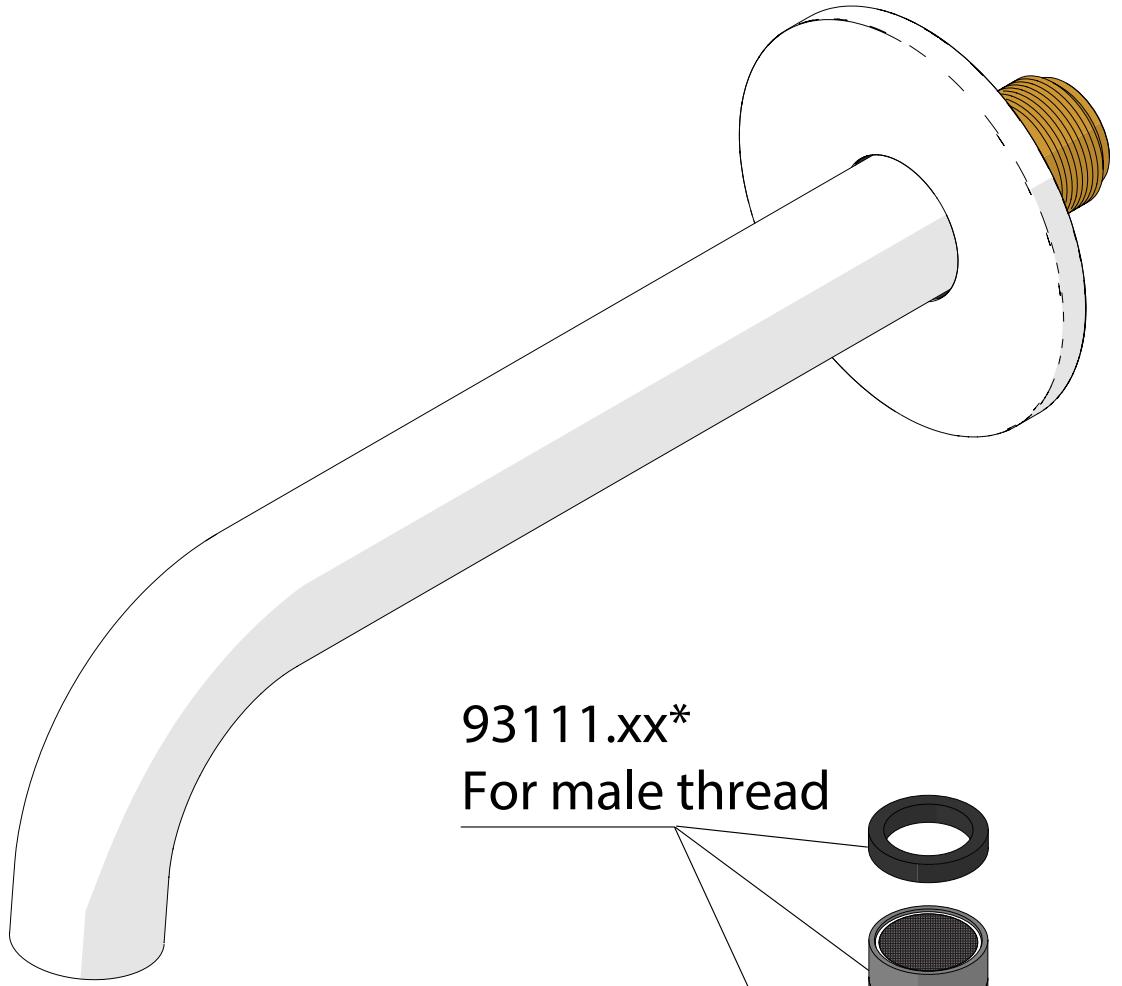

48483.xx

- \*xxxxx.00 Chrome
- xxxxx.46 Steel (PVD)
- \*xxxxx.61 Matt Black
- xxxxx.77 Polished Brass
- xxxxx.79 Brushed Brass
- xxxxx.87 Brushed Copper

93131

93111.xx\*  
For male thread